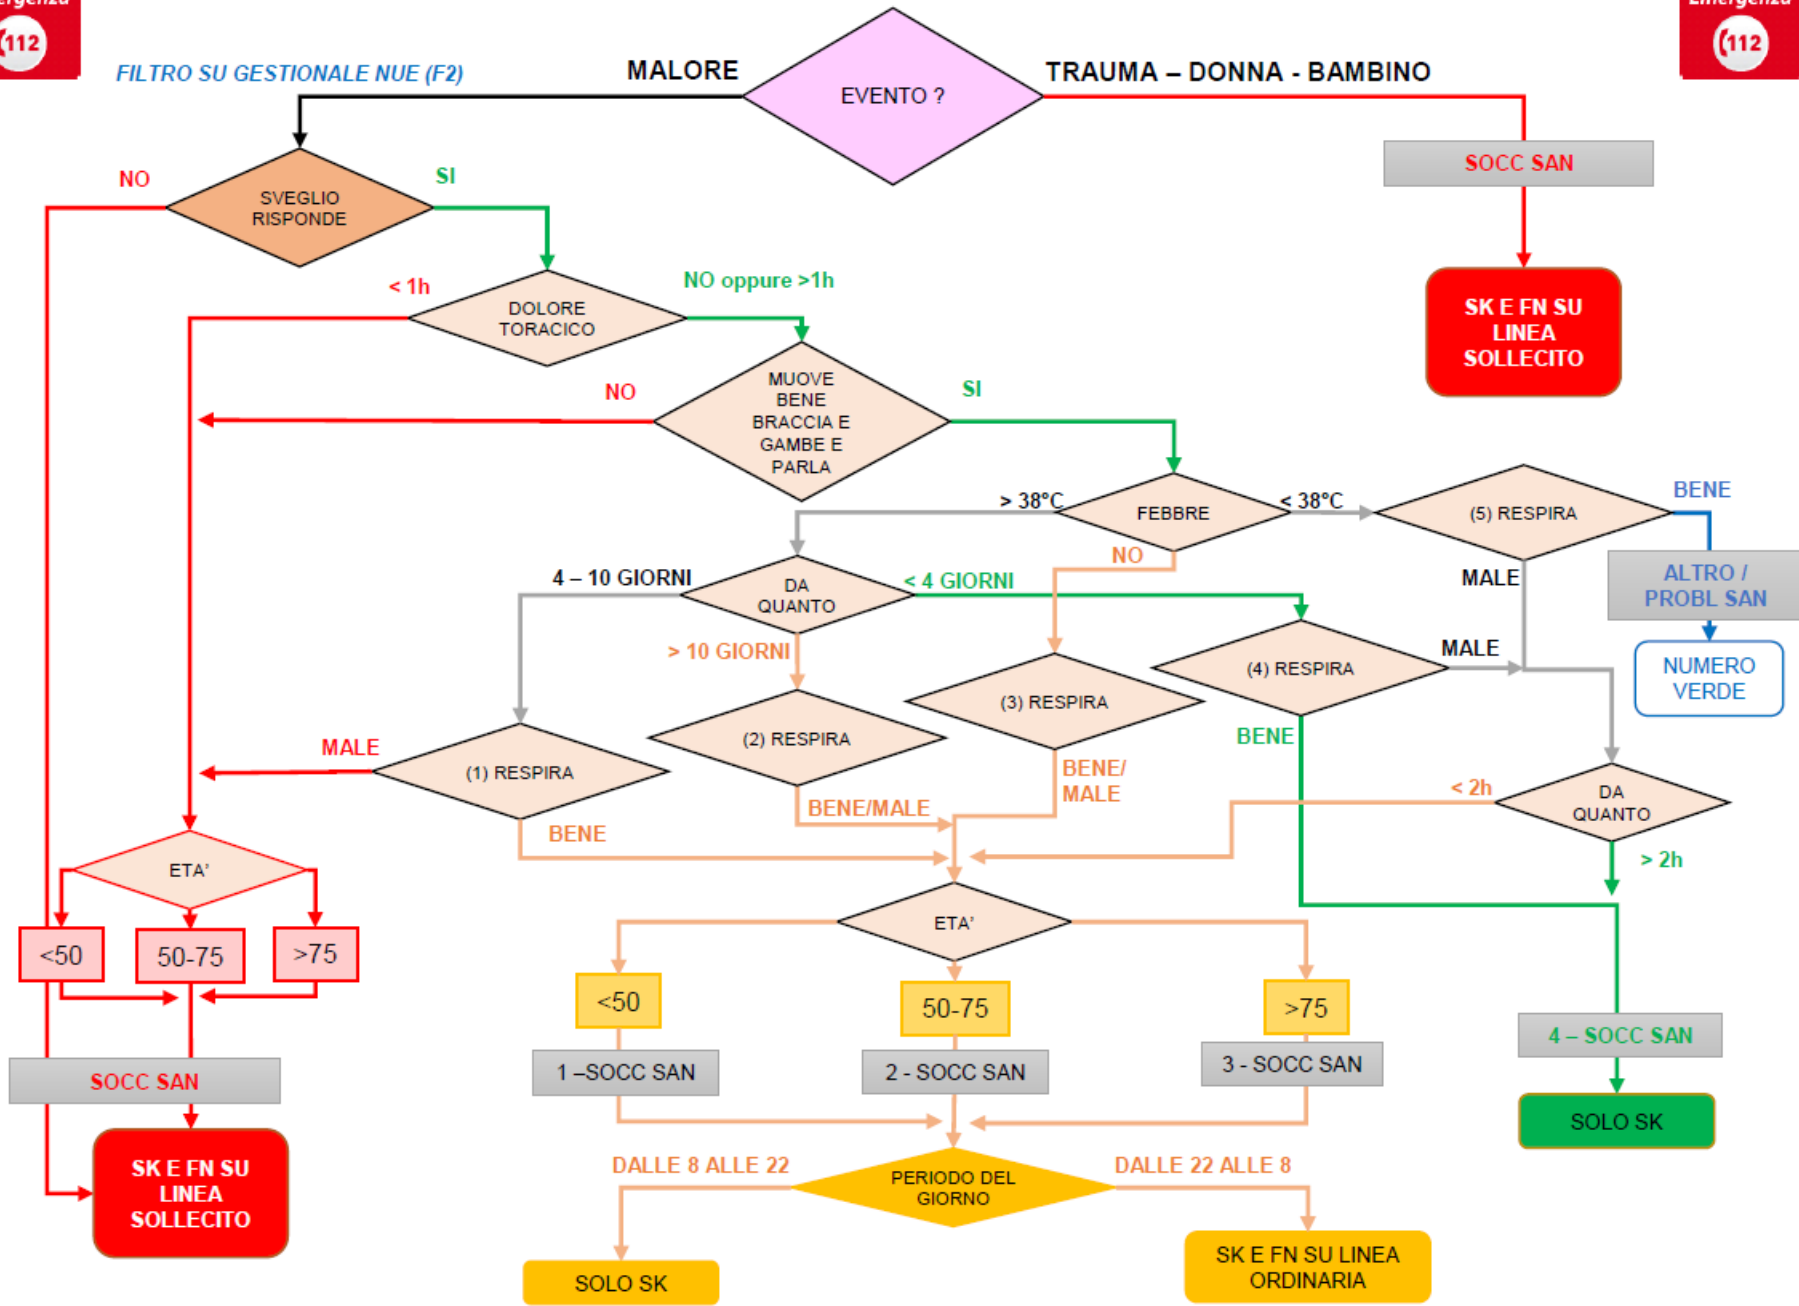

AREU Lombardy interview filter
for 112 Call takers during
COVID-19 crisis

TREE FILTER ON 112 PSAP CAD

Arrow colors represent severity level
Very low
Low
Medium
High