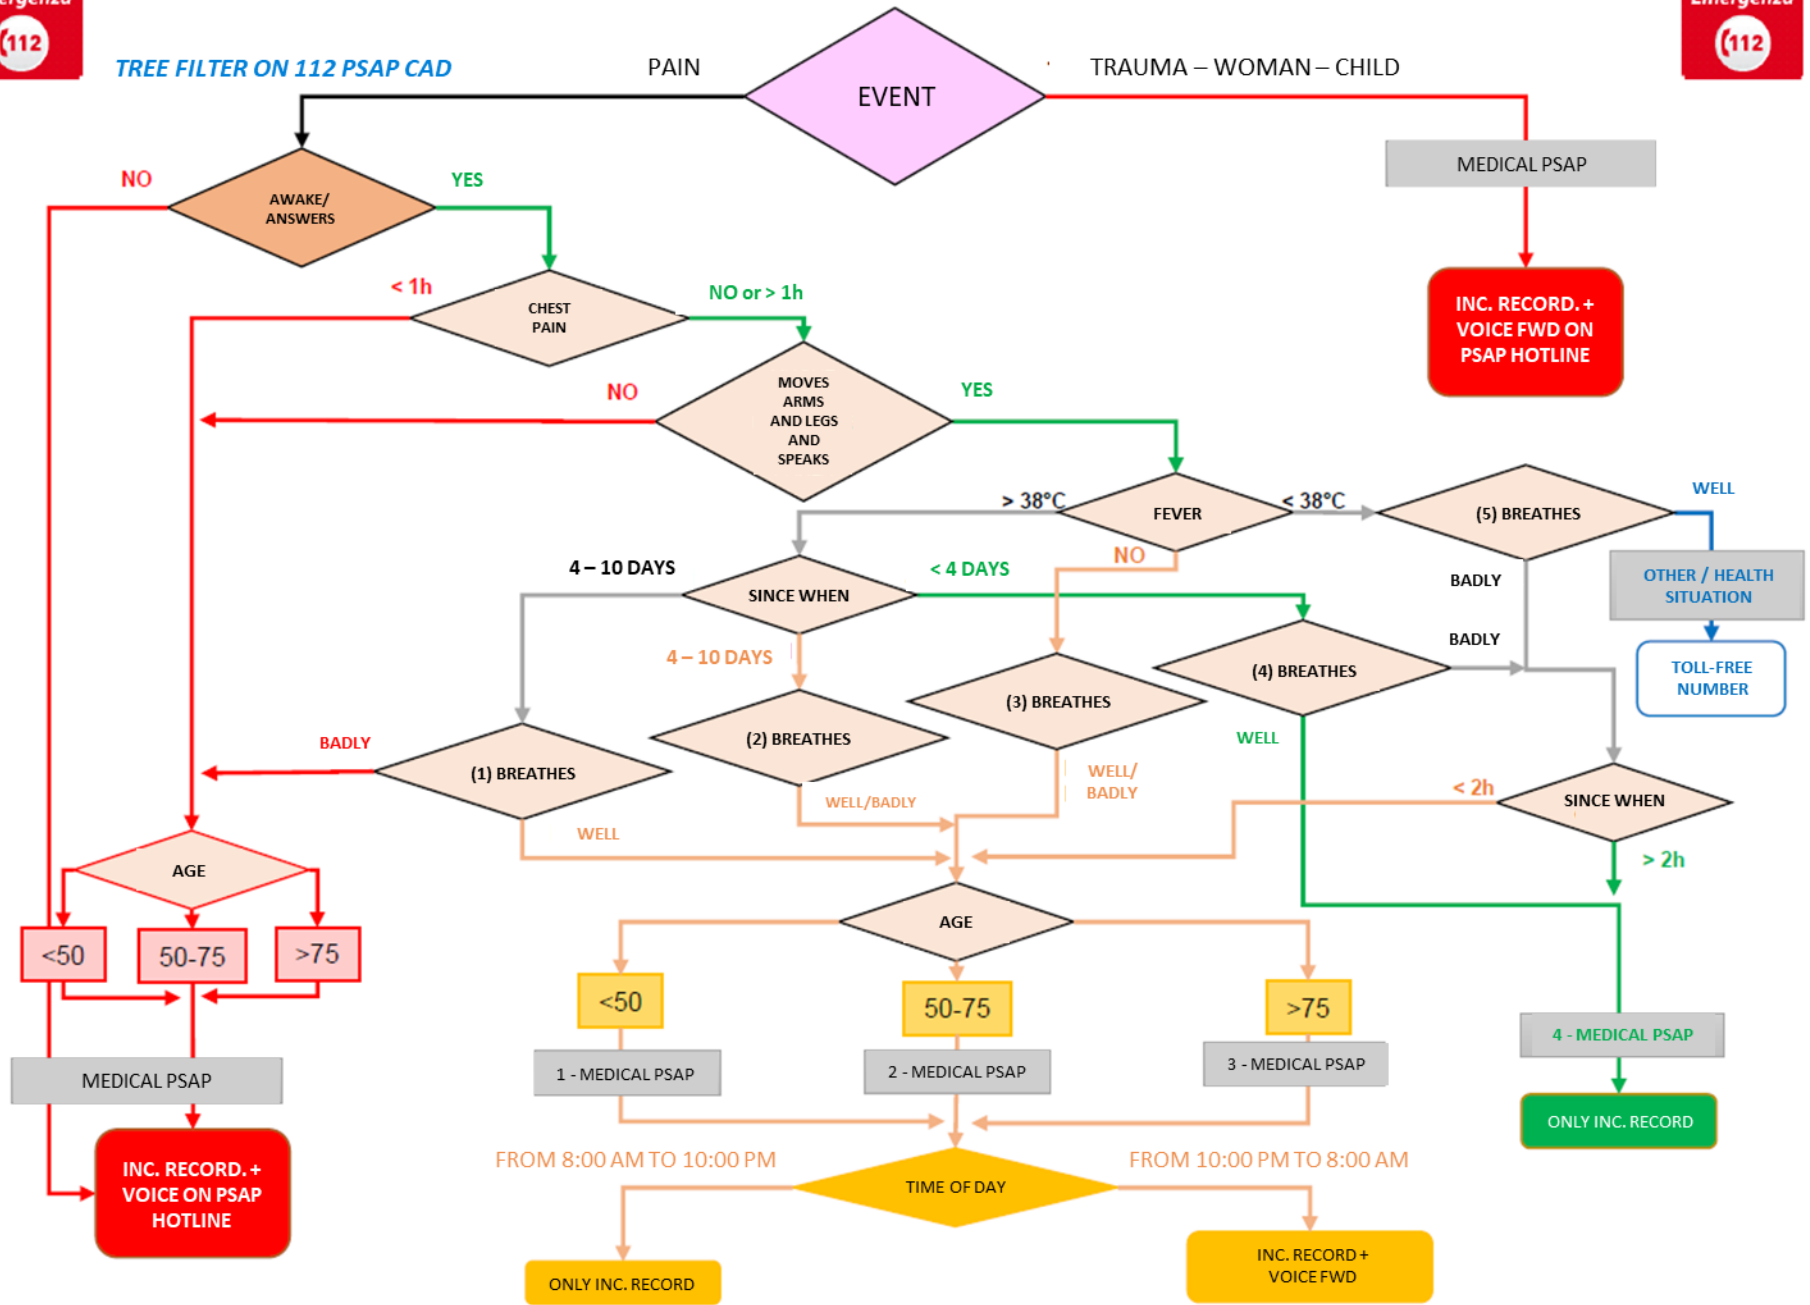

AREU Lombardy interview filter
for 112 Call takers during
COVID-19 crisis

TREE FILTER ON 112 PSAP CAD

Arrow colors represent severity level
Very low
Low
Medium
High